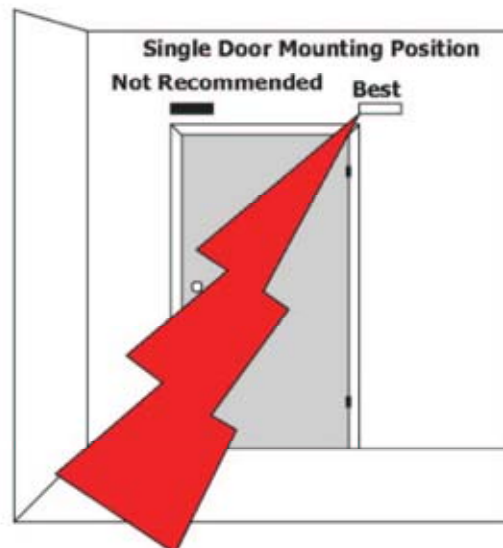

T-REX Passive Exit Device

VIDEX SECURITY LTD
TEL: 0870 300 1240
FAX: 0191 224 5678

sales@videx-security.com
www.videx-security.com

EXIT BUTTONS & DEVICES